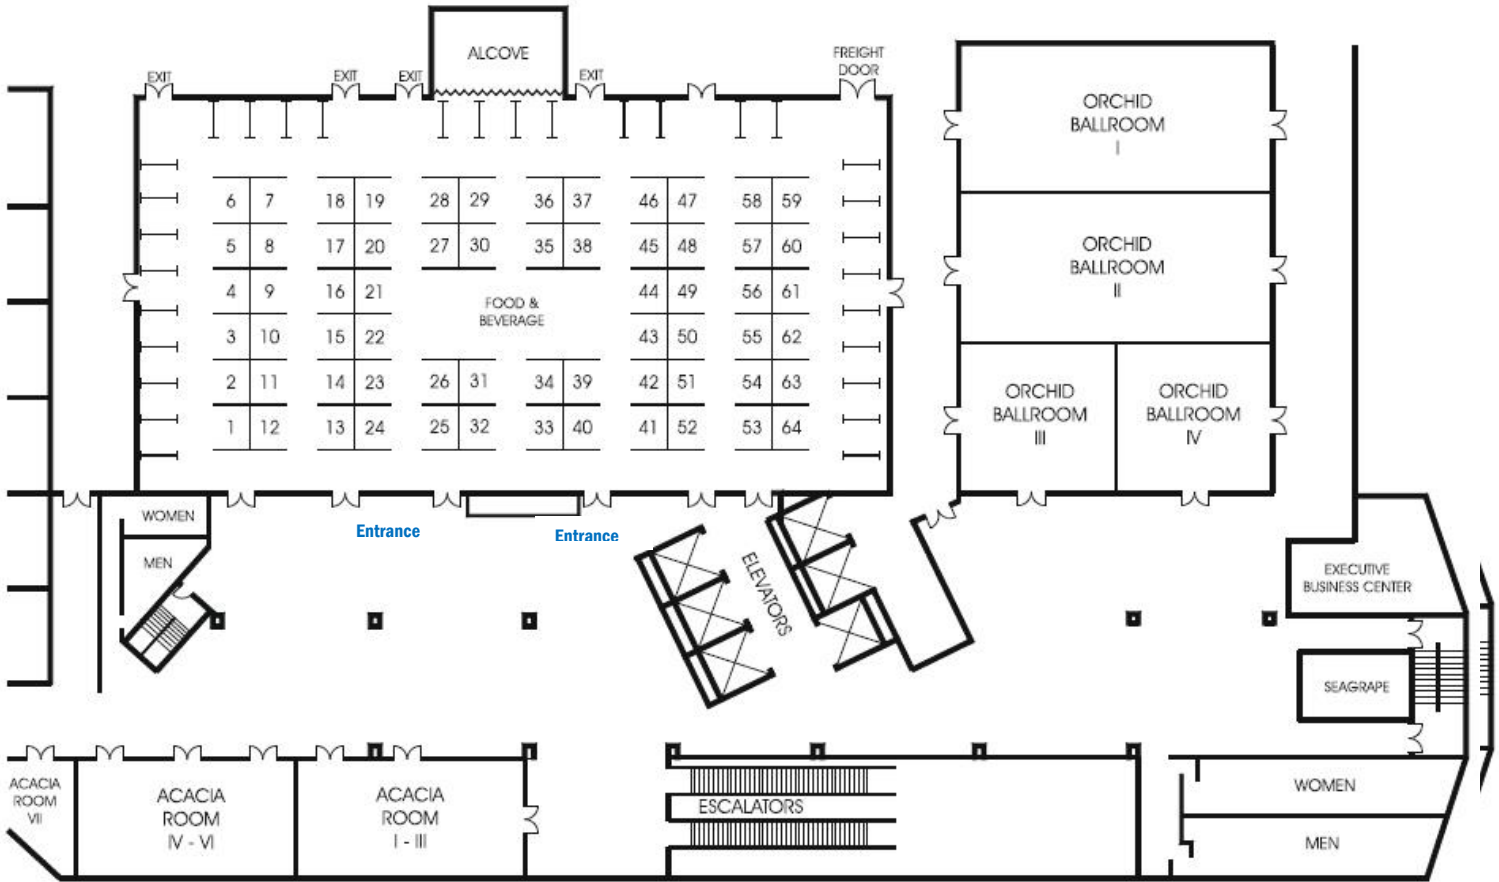

2018 NACRW Exhibit Floor Plan

July 22-25

Naples Grande Beach Resort Royal Palm Ballroom

ALL AISLES ARE 7' WIDE
UNLESS OTHERWISE NOTED